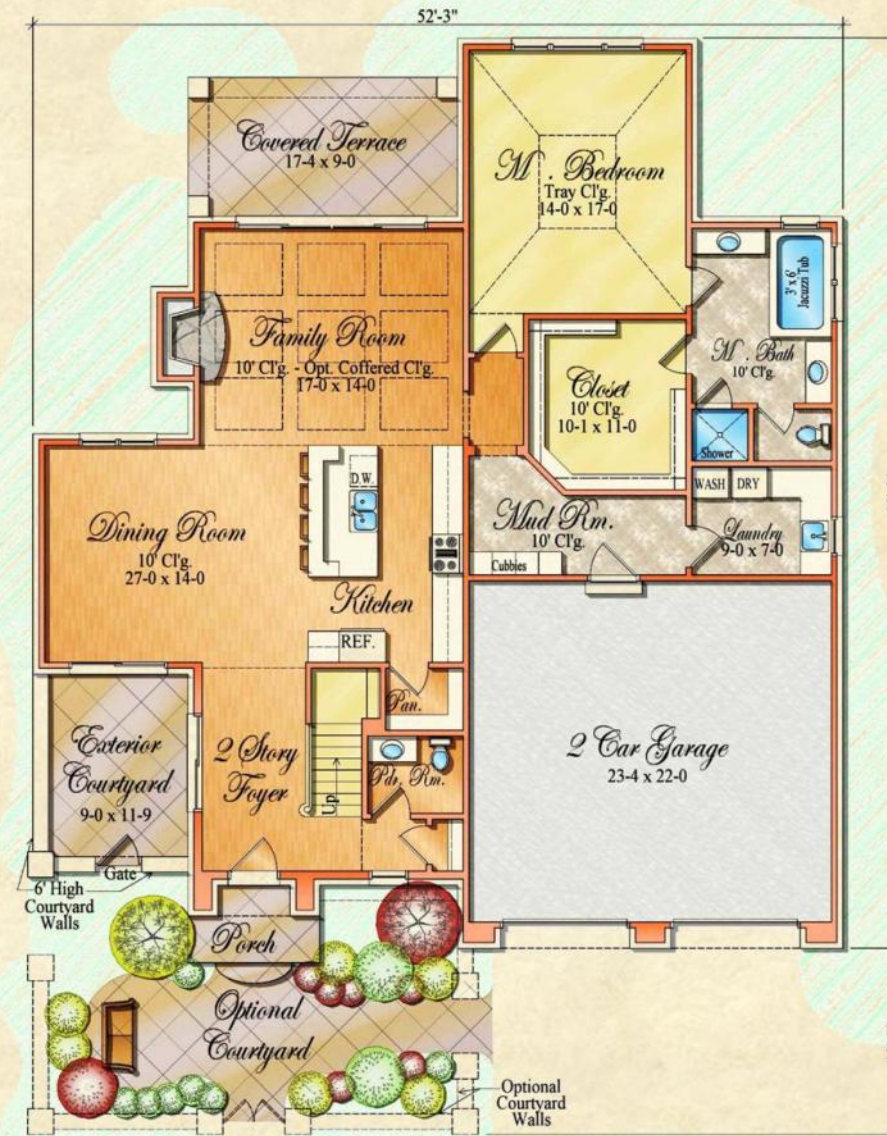

COPYRIGHT, VanBrouck & Associates, Inc.

The Somerset

VAN BROUCK
And Associates, Inc.

Residential Design Group - Ph: 734.604.2409 - www.vanbrouck.com

The Birmingham Collection

Second Floor Plan

COPYRIGHT, VanBrouck & Associates, Inc.
 #29-181

The Somerset

Heated Square Footage	
First Floor:	1,619 S.F.
Second Floor:	1,047 S.F.
Total:	2,666 S.F.

VAN BROUCK
And Associates, Inc.

Residential Design Group - Ph: 734.604.2409 - www.vanbrouck.com