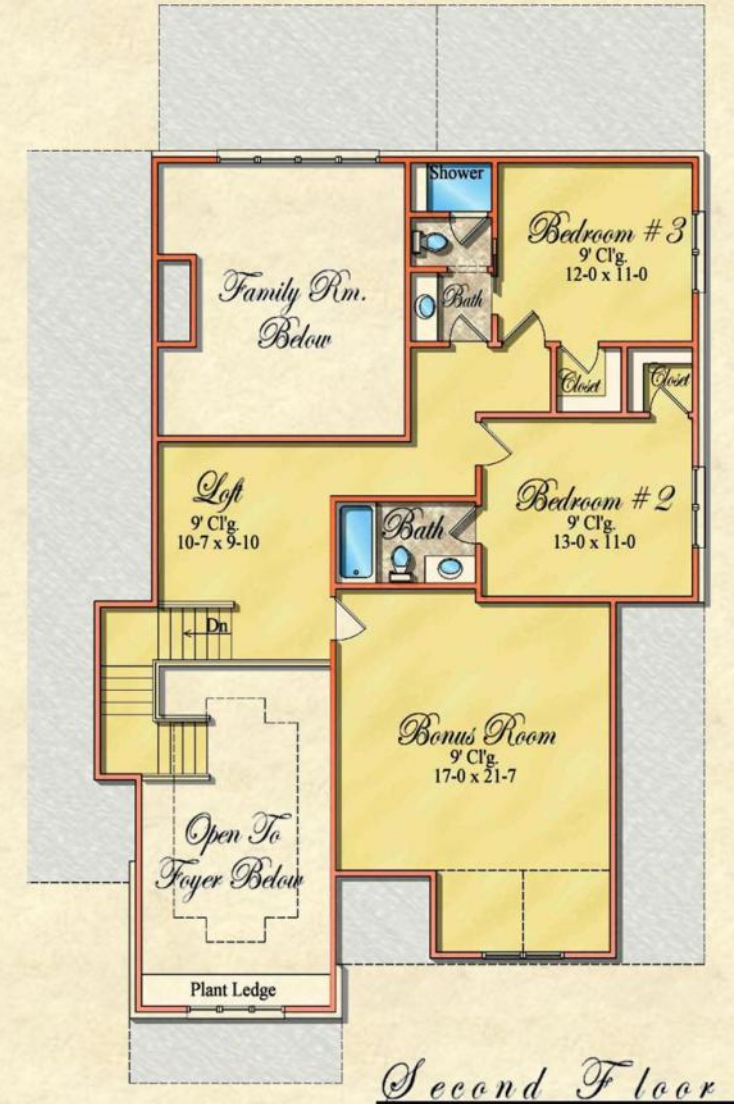

The Birmingham Collection

COPYRIGHT, VanBrouck & Associates, Inc.
#29-182

The Berkshire

Heated Square Footage	
First Floor:	1,907 S.F.
Second Floor:	1,059 S.F.
Total:	2,966 S.F.
Opt. Study:	155 S.F.

VAN BROUCK
And Associates, Inc.

Residential Design Group - Ph: 734.604.2409 - www.vanbrouck.com