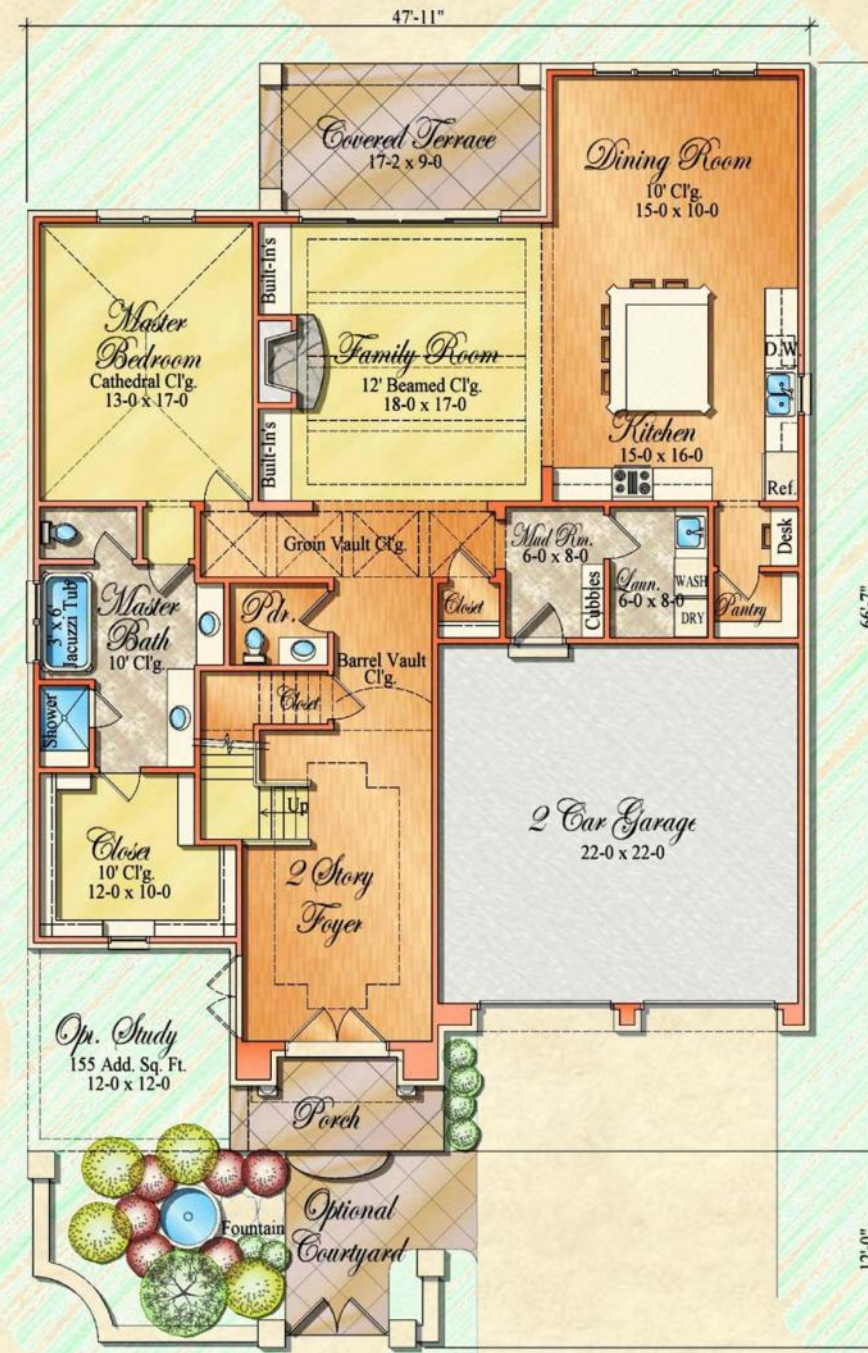

The Birmingham Collection

COPYRIGHT, VanBrouck & Associates, Inc.
#29-182

The Berkshire

Heated Square Footage	
First Floor:	1,907 S.F.
Second Floor:	1,059 S.F.
Total:	2,966 S.F.
Opt. Study:	155 S.F.

VAN BROUCK
And Associates, Inc.

Residential Design Group - Ph: 734.604.2409 - www.vanbrouck.com